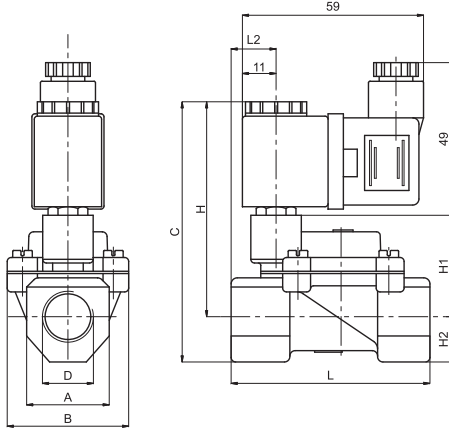

MSP

... - ...

Diş Ölçüsü Connection
6D (1/4") - 10D (3/8")
12D (1/2") - 20D (3/4")
25D (1")

Bobin Gerilimi Voltage Type
12 V DC
24 V DC
24 V AC
110 V AC
220 V AC

Teknik Özellikler / Technical Specifications

Ölçüler / Dimensions

MSP 6D (1/4") - MSP 10D (3/8") - MSP 12D (1/2")

MSP 20D (3/4") - MSP 25D (1")

MAG	A	B	C	D	H	H₁	H₂	L	L₂	Ağırlık (gr) <i>Weight (gr)</i>
MSP - 6D - 1/4"	27	42	84	G 1/4"	70	33.3	14	65	14	480
MSP - 10D - 3/8"	27	42	84	G 3/8"	70	33.3	14	65	14	455
MSP - 12D - 1/2"	27	42	84	G 1/2"	70	33.3	14	65	14	425
MSP - 20D - 3/4"	40	65	127.8	G 3/4"	107.8	41.8	20	105	25.1	1335
MSP - 25D - 1"	40	65	127.8	G 1"	107.8	41.8	20	105	25.1	1260