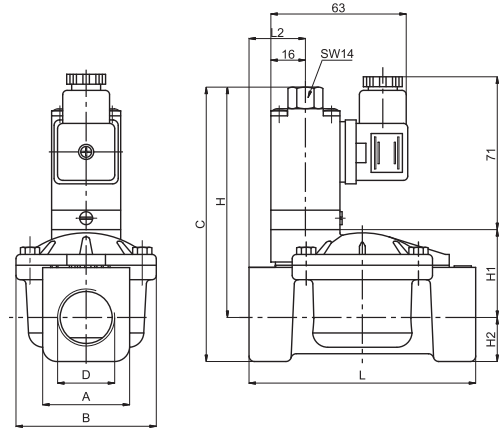

MSP

... - ...

Diş Ölçüsü Connection
6D (1/4") - 10D (3/8")
12D (1/2") - 20D (3/4")
25D (1")

Bobin Gerilimi Voltage Type
12 V DC
24 V DC
24 V AC
110 V AC
220 V AC

Teknik Özellikler / Technical Specifications

Ölçüler / Dimensions

MSP 6D (1/4") - MSP 10D (3/8") - MSP 12D (1/2")

MSP 20D (3/4") - MSP 25D (1")

MAG	A	B	C	D	H	H₁	H₂	L	L₂	Ağırlık (gr) <i>Weight (gr)</i>
MSP - 6D - 1/4"	27	42	84	G 1/4"	70	33.3	14	65	14	480
MSP - 10D - 3/8"	27	42	84	G 3/8"	70	33.3	14	65	14	455
MSP - 12D - 1/2"	27	42	84	G 1/2"	70	33.3	14	65	14	425
MSP - 20D - 3/4"	40	65	127.8	G 3/4"	107.8	41.8	20	105	25.1	1335
MSP - 25D - 1"	40	65	127.8	G 1"	107.8	41.8	20	105	25.1	1260